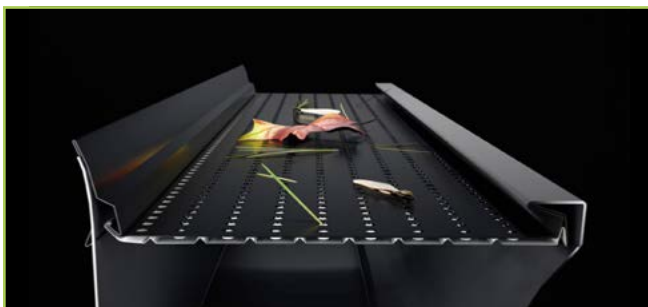

For existing rain gutters

The Leaf Relief Classic keeps leaves and debris from getting into and clogging the gutters. It is installed over existing rain gutters, without replacing them. Its sturdy aluminum construction and the debris protection it provides make it the most widely installed product in the USA.

**Get certified:
Ask your PlyGem
about the Leaf Relief Certification**

Product Overview

FOR NEW RAIN GUTTERS	✓	✓	
INSTALLS OVER EXISTING RAIN GUTTERS			✓
Strengthens gutters to support 250 lb per linear foot	✓	✓	
Fastens gutters to the house	✓	✓	
Replaces spikes and hangers	✓	✓	
Protects gutters from pine needles	✓		
Protects gutters from leaves and debris	✓	✓	✓
Can handle 29.7" (754 mm) of water per hour	✓	✓	✓
Reduces problems with ice and snow	✓	✓	✓
Warranty on material	35 YEARS PRORATED	25 YEARS PRORATED	25 YEARS PRORATED
Clog-free warranty against debris	35 YEARS PRORATED	25 YEARS PRORATED	25 YEARS PRORATED

Fact Sheet Leaf Relief DuoPro

Vortex Technology

The suction created by the two membranes makes it possible to drain three times more water than ever recorded in the heaviest storms. The inner membrane draws water through the wider holes.

Eclipse Technology

The double membrane keeps debris from getting inside the gutter. The offset holes make it the perfect filter, allowing water to drain freely while blocking pine needles and leaves without ever getting clogged.