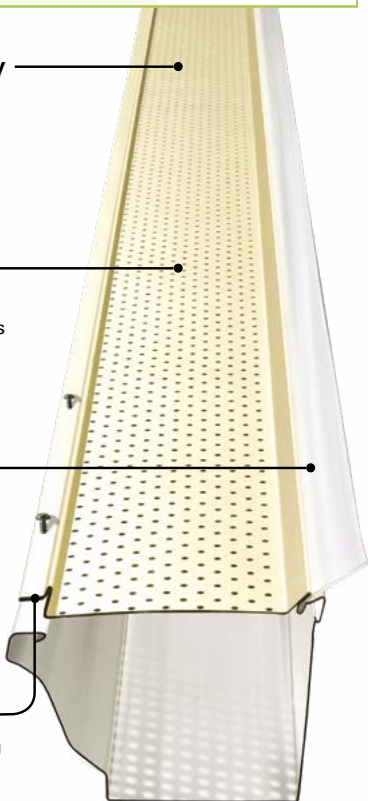

Roll-Back Technology

- Keeps water from overflowing even when heavy rain flows down the roof

Overlap

- Makes a perfect seal between sections